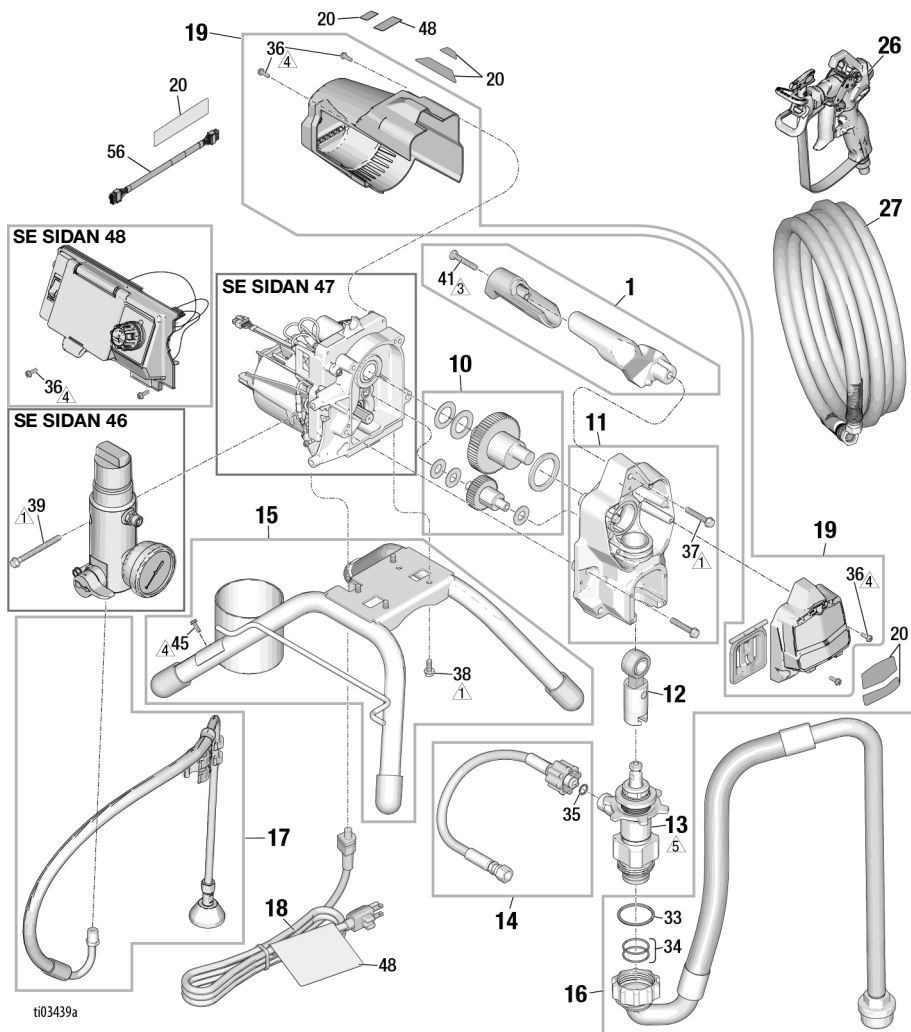

395/450/470-stativsprutor, delar

Ref.	Moment
	15,8 - 18,1 N•m (140-160 in-lb)
	4,5 - 5,1 N•m (40-45 in-lb)

Ref.	Moment
	2,6 - 3,1 N•m (23-27 in-lb)
	88 - 102 N•m (65-75 ft-lb)

395/450-Hi-Cart-sprutor, delar

Ref.	Part	Description	Qty.	Ref.	Part	Description	Qty.
201		ROD, displacement, <i>includes 212</i>	1	15B611	Models: 17C487, 17C488, 17C489, 17C721, 17M992, 24Z731		
	24W617	Models: 17C487, 17C488, 17C489, 17C721, 17M992, 24Z731		19D287	Models: 19D873		
	2004762	Model: 19D873		217*❖	15B112	PACKING, o-ring (0.941 in. OD)	1
202*	180656	BUTTON, plug	1	218*❖	105444	BALL, sst, 0.5000 in.	1
203	193047	NUT, packing	1	219*	17V093	PACKING, o-ring	1
204*	176757	GLAND, female, throat	1	220*	160516	O-RING	1
205*	176754	GLAND, male throat	1	221*	176755	V-PACKING, leather, throat	2
206		CYLINDER, pump <i>includes 219, 229</i>	1	222*	192710	V-PACKING, throat, V-Max™ UHMWPE, blue	3
	24W619	Models: 17C487, 17C488, 17C489, 17C721, 17M992, 24Z731		223*	176749	V-PACKING, leather, piston	2
	2004756	Model: 19D873		224*	192712	V-PACKING, piston, V-Max™ UHMWPE, blue	3
207*	105444	BALL, sst, 0.3125 in.	1	225	17C231	FITTING, pump, QD, 1/4 npt	1
208*	195129	GLAND, male piston	1			Models: 17C487, 17C488, 17C489, 17C721	
209*	180073	GLAND, female, pis- ton	1	162453	FITTING, 1/4 npt	Model 17M992	1
211*	15G234	GUIDE, piston	1	229	NUTS, retaining, not sold separately		
212	239937	VALVE, piston (included with 201)	1				
213*❖	15C011	GUIDE, ball	1				
215*❖	246429	KIT, seat, carbide <i>includes 213, 217 and 218</i>	1				
216		VALVE, intake housing	1				