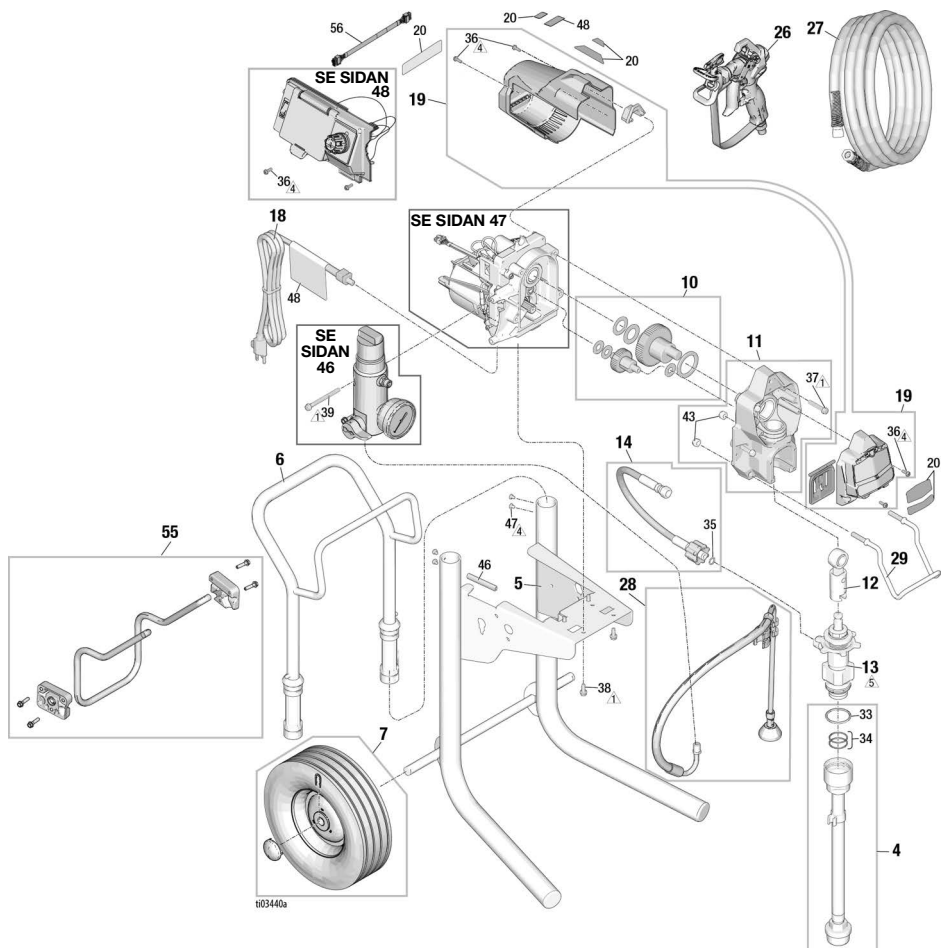

395/450/470-stativsprutor, delar

Ref.	Moment
	15,8 - 18,1 N•m (140-160 in-lb)
	4,5 - 5,1 N•m (40-45 in-lb)

Ref.	Moment
	2,6 - 3,1 N•m (23-27 in-lb)
	88 - 102 N•m (65-75 ft-lb)

395/450-Hi-Cart-sprutor, delar

395/450-Hi-Cart-sprutor, delar

Ref.	Moment
	15,8 - 18,1 N•m (140-160 in-lb)
	2,6 - 3,1 N•m (23-27 in-lb)

Ref.	Moment
	88 - 102 N•m (65-75 ft-lb)

Filter

Ref.	Moment
	15,8 - 18,1 N•m (140-160 in-lb)
	14,7 - 16,9 N•m (130-150 in-lb)

Ref.	Part	Description	Qty.	Ref.	Part	Description	Qty.
201		ROD, displacement, <i>includes 212</i>	1	15B611	Models: 17C487, 17C488, 17C489, 17C721, 17M992, 24Z731		
	24W617	Models: 17C487, 17C488, 17C489, 17C721, 17M992, 24Z731		19D287	Models: 19D873		
	2004762	Model: 19D873		217*❖	15B112	PACKING, o-ring (0.941 in. OD)	1
202*	180656	BUTTON, plug	1	218*❖	105444	BALL, sst, 0.5000 in.	1
203	193047	NUT, packing	1	219*	17V093	PACKING, o-ring	1
204*	176757	GLAND, female, throat	1	220*	160516	O-RING	1
205*	176754	GLAND, male throat	1	221*	176755	V-PACKING, leather, throat	2
206		CYLINDER, pump <i>includes 219, 229</i>	1	222*	192710	V-PACKING, throat, V-Max™ UHMWPE, blue	3
	24W619	Models: 17C487, 17C488, 17C489, 17C721, 17M992, 24Z731		223*	176749	V-PACKING, leather, piston	2
	2004756	Model: 19D873		224*	192712	V-PACKING, piston, V-Max™ UHMWPE, blue	3
207*	105444	BALL, sst, 0.3125 in.	1	225	17C231	FITTING, pump, QD, 1/4 npt	1
208*	195129	GLAND, male piston	1			Models: 17C487, 17C488, 17C489, 17C721	
209*	180073	GLAND, female, pis- ton	1	162453	FITTING, 1/4 npt	Model 17M992	1
211*	15G234	GUIDE, piston	1	229	NUTS, retaining, not sold separately		
212	239937	VALVE, piston (included with 201)	1				
213*❖	15C011	GUIDE, ball	1				
215*❖	246429	KIT, seat, carbide <i>includes 213, 217 and 218</i>	1				
216		VALVE, intake housing	1				